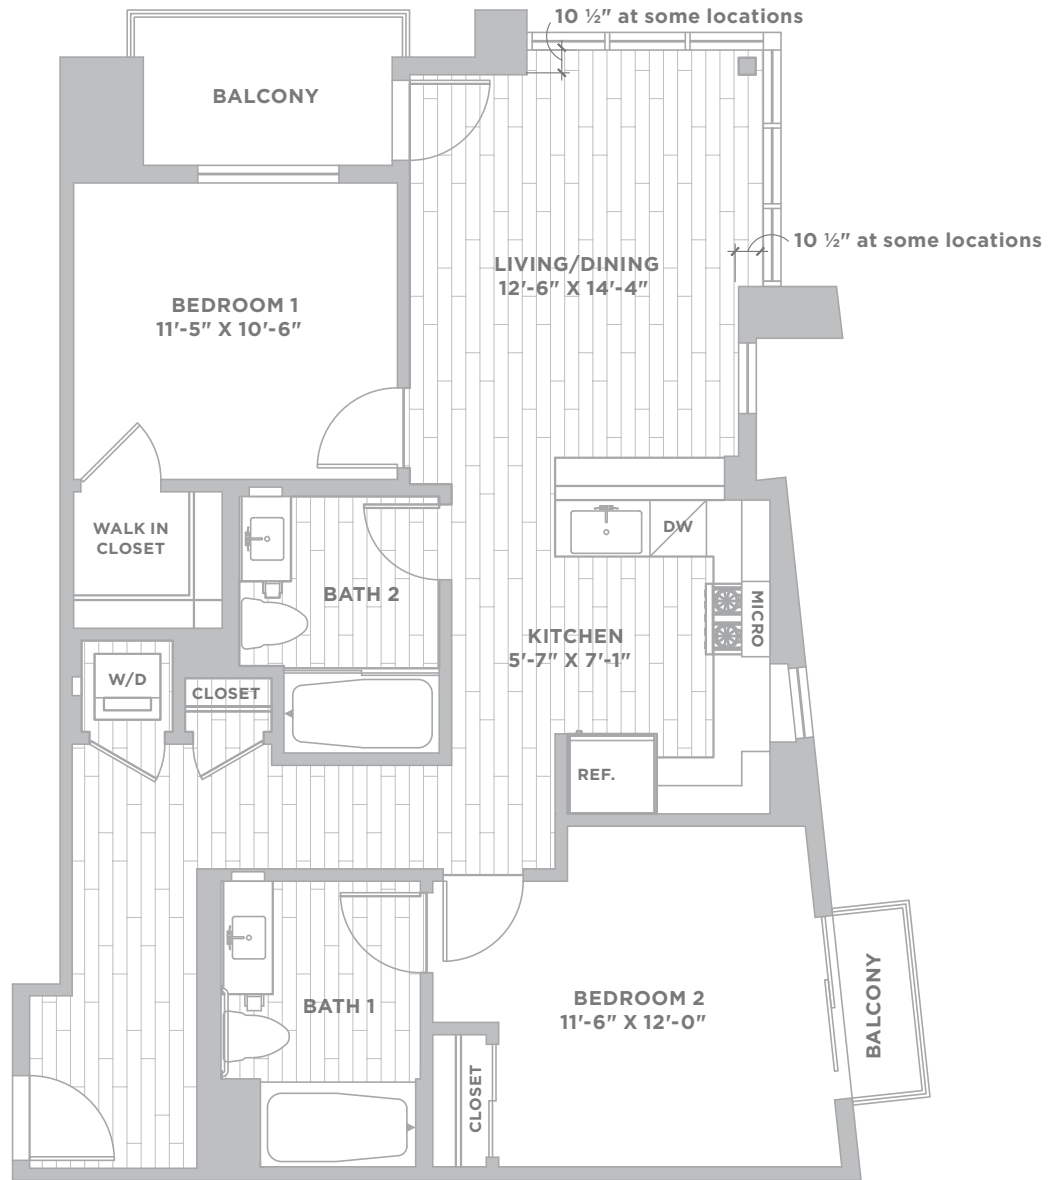

B1

2 BEDROOMS
2 BATHROOM
1,019 SF

*WINDOW SIZES & BALCONIES VARY PER PLAN

All figures, facts, information and prices are for marketing purposes only, and are subject to change at any time, without notice.
 Ceiling heights may vary. Window locations vary. Columns may be in units. All square footages and dimensions are approximate.
 No representation or warranty of any kind is being made herein or hereby, including any representation or warranty with respect to the accuracy or completeness of the information set forth herein. At your request, we are happy to discuss specific unit modifications or accommodations. All dimensions and square footage are approximate. Pricing subject to change.